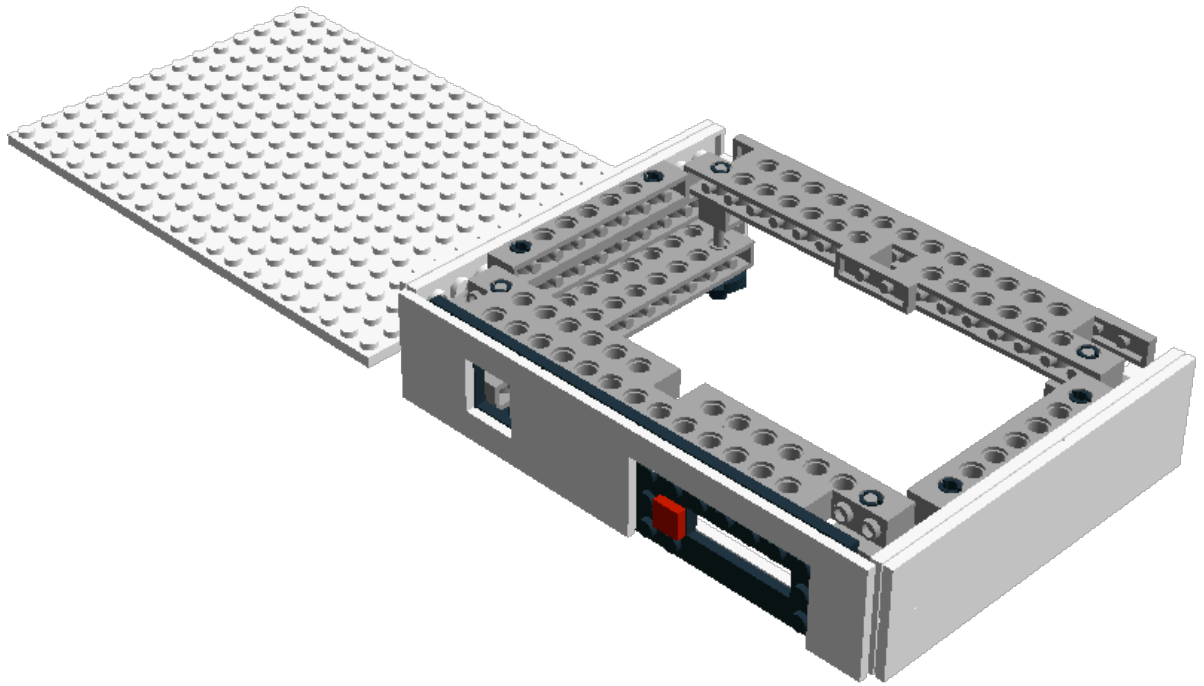

Model Name:
LEGOColourMaximite

Number of Bricks: 96

Step 1 of 36

1 x

1 x

Step 2 of 36

1 x

1 x