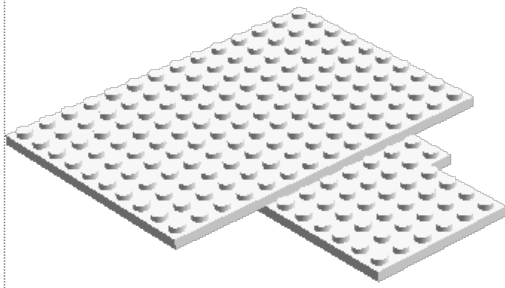

Model Name:
LEGOColourMaximite

Number of Bricks: 96

Step 1 of 36

1 x

1 x

Step 2 of 36

1 x

1 x

1 x

1 x

Step 3 of 36

1 x

1 x

2 x

Step 5 of 36

1 x